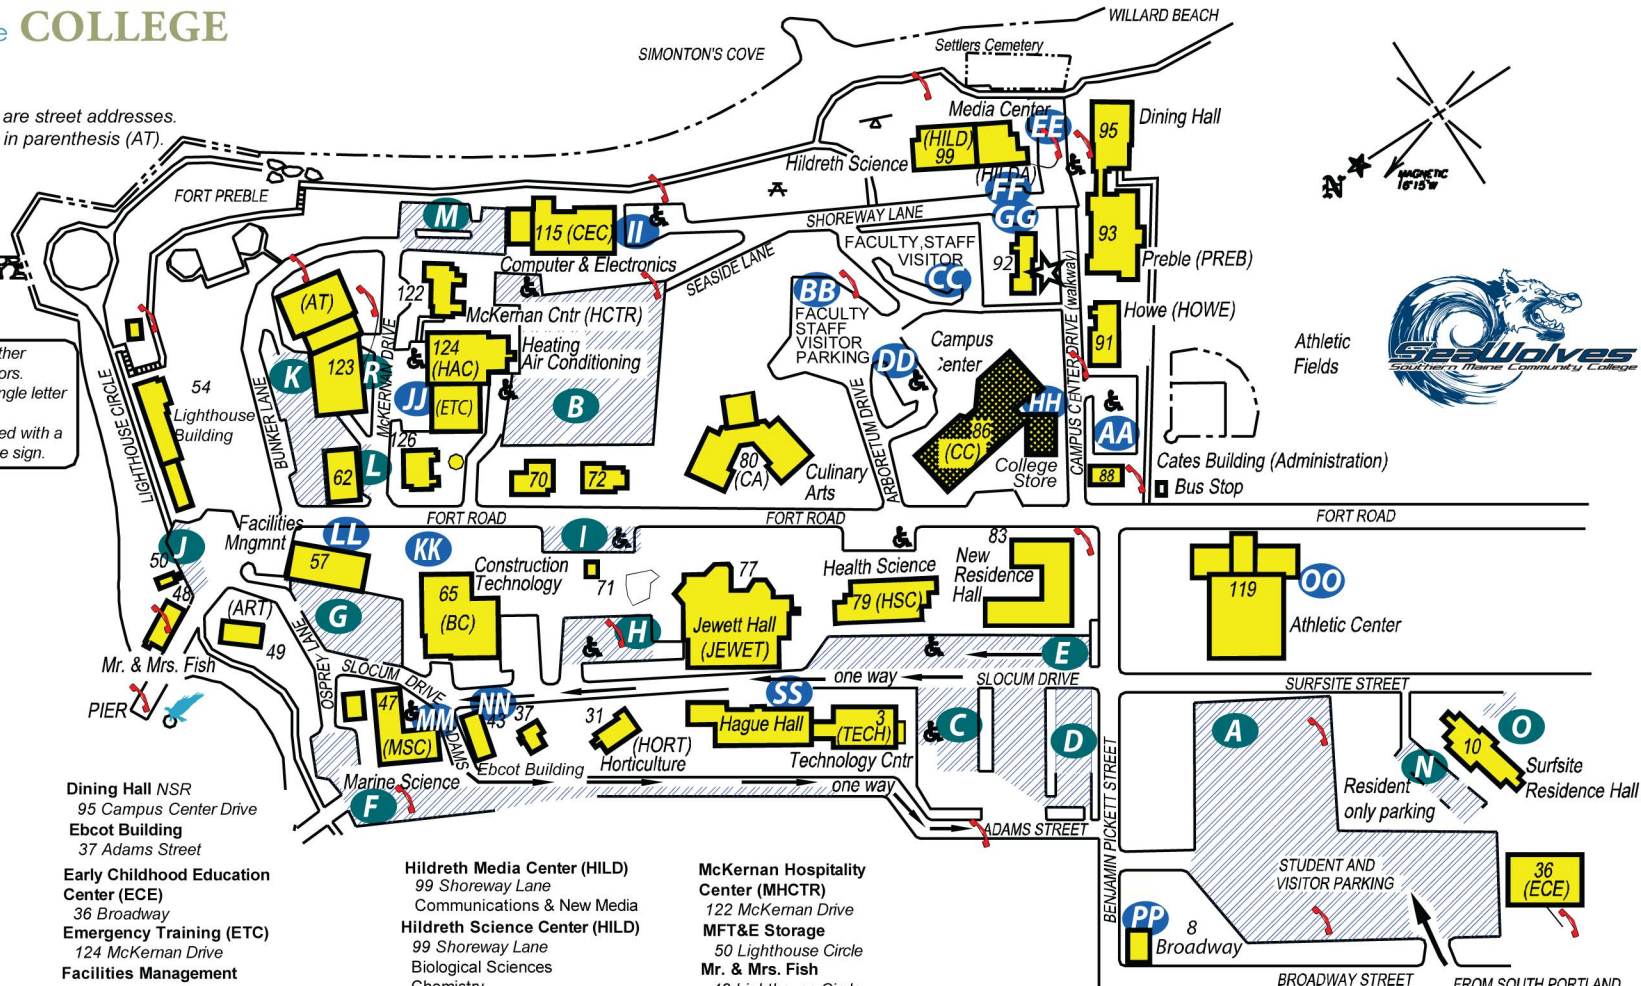

Numbers on or near buildings are street addresses.
Classroom building codes are in parenthesis (AT).

CASCO BAY

Parking lots are designated for either
1. Students or 2. Faculty/Staff/Visitors.
Student lots are marked with a single letter
designation on a green sign.
Faculty/Staff/Visitor lots are marked with a
double letter designation on a blue sign.

- Hildreth Media Center (HILD)**
99 Shoreway Lane
Communications & New Media
- Hildreth Science Center (HILD)**
99 Shoreway Lane
Biological Sciences
Chemistry
Physics
- Horticulture (HORT)**
31 Slocum Drive
- Howe Hall (HOWE)**
91 Campus Center Road
Fire Science Technology
Criminal Justice
Maine Fire Training & Education
- HUB Athletic Center**
119 Fort Road
- Jewett Hall (JEWET)**
77 Fort Road
Integrated Manufacturing
- Lighthouse Building**
54 Lighthouse Circle
- Marine Science Center (MSC)**
47 Slocum Drive
- Marine Science Storage**
39 Osprey Lane
- Mckernan Hospitality Center (MHCTR)**
122 McKernan Drive
- MFT&E Storage**
50 Lighthouse Circle
- Mr. & Mrs. Fish**
48 Lighthouse Circle
- New Residence Hall**
83 Fort Road
- Preble Hall (PREB)**
93 Campus Center Drive
English Department Offices
Math Department Offices
Social Science Department Offices
- President's Residence**
72 Fort Road
- Surfsite Residence Hall**
10 Surfsite Drive
- Sustainability Center**
62 Fort Road
Education & Human Service
- Wayne H. Ross Technology Center (TECH)**
3 Adams Street
Architectural & Engineering Design
Drop-in Computer lab
Information Technology Services