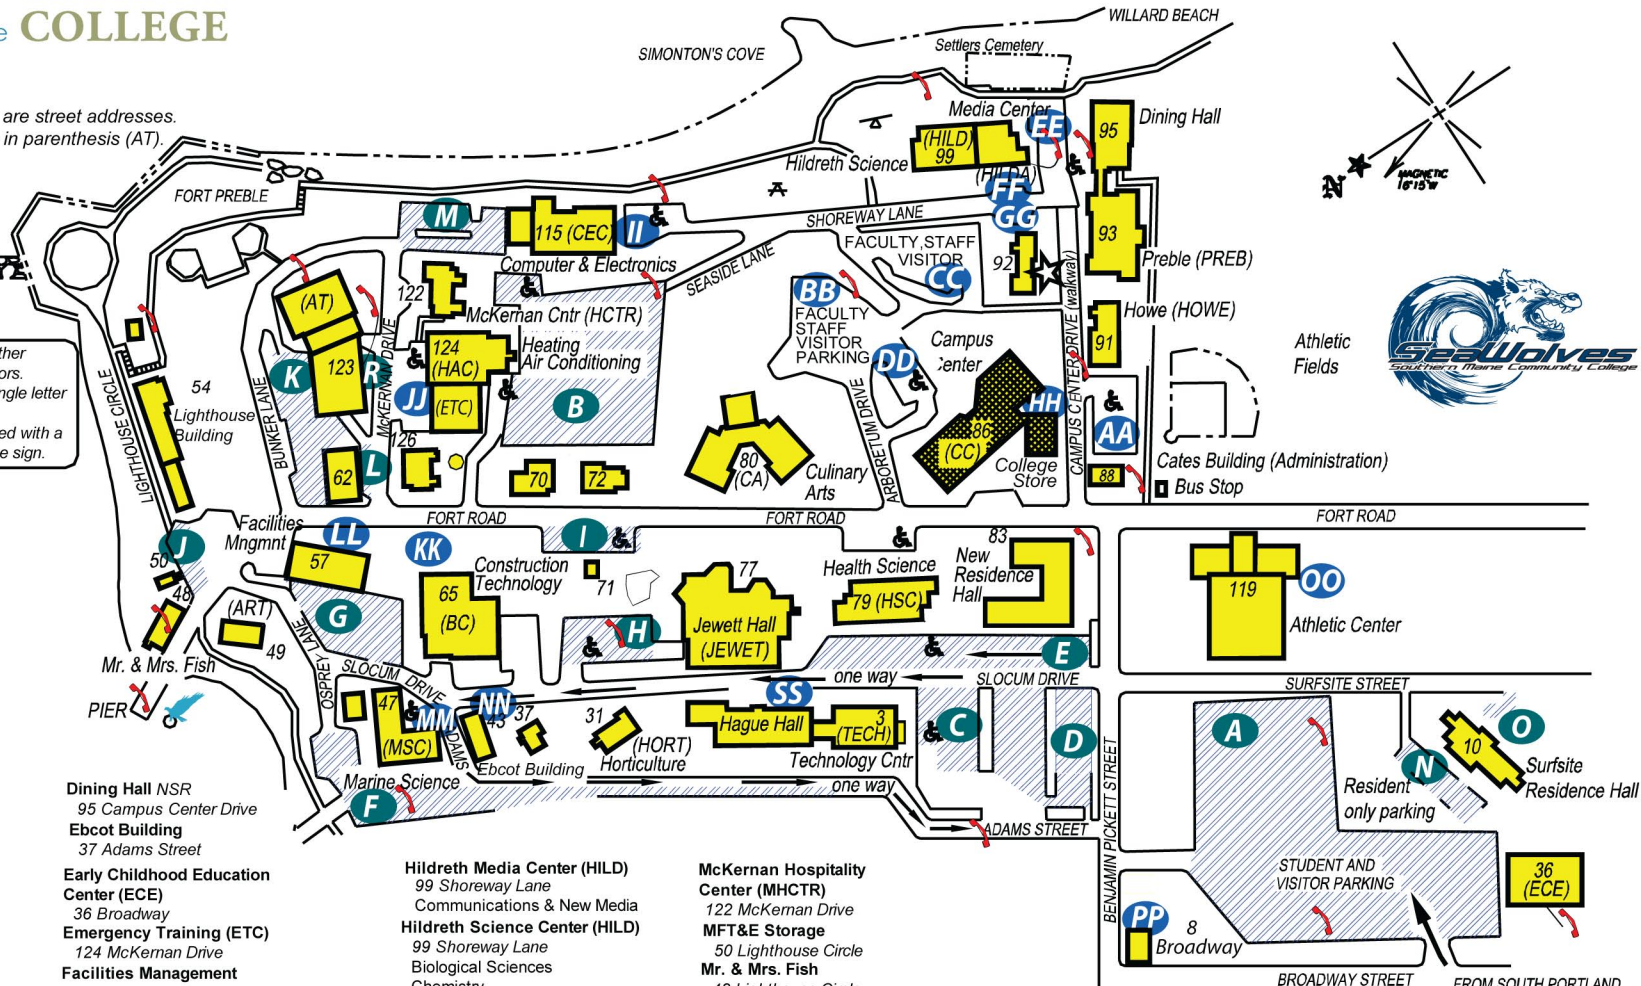

Numbers on or near buildings are street addresses.
Classroom building codes are in parenthesis (AT).

SPRING POINT LIGHT

Parking lots are designated for either 1. Students or 2. Faculty/Staff/Visitors. Student lots are marked with a single letter designation on a green sign. Faculty/Staff/Visitor lots are marked with a double letter designation on a blue sign.

CALL BOXES

X STUDENT PARKING
XX FACULTY/STAFF PARKING

PAVED AREAS
& HANDICAPPED PARKING
(AT) CLASSROOM CODES
CALL BOXES

SATELLITE PARKING AT BUG LIGHT PARK

0	40	80	120	160
0	.025	.050	.075	.100
0	132	262	394	525
0	52	105	158	210

meters
miles
feet
paces